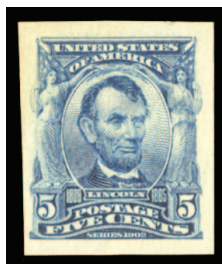

- 54 ★★ 1908 5c blue, n.h., large margins all around, with 2024 PSE certificate graded "VF-XF 85" (SMQ $650) .....(315) 500.00