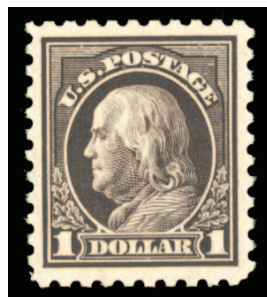

- 97 ★ 1915 $1 violet black, l.h., well centered with wide margins, with 2023 PSE certificate graded "XF 90" (SMQ $850) .....(460) 700.00
- 98 ★ 1915 2c pale carmine red, l.h., well centered with wide margins, with 2019 PFC graded "XF-S 95" (SMQ $325) .....(461) 250.00
- 99 ★/★★田 1916 8c olive green, block of four, top stamps hinged, bottom stamps n.h., well centered with jumbo margins, with 2024 PSE certificate graded "XF 90J" (SMQ $1,100 as singles) .....(470) 500.00