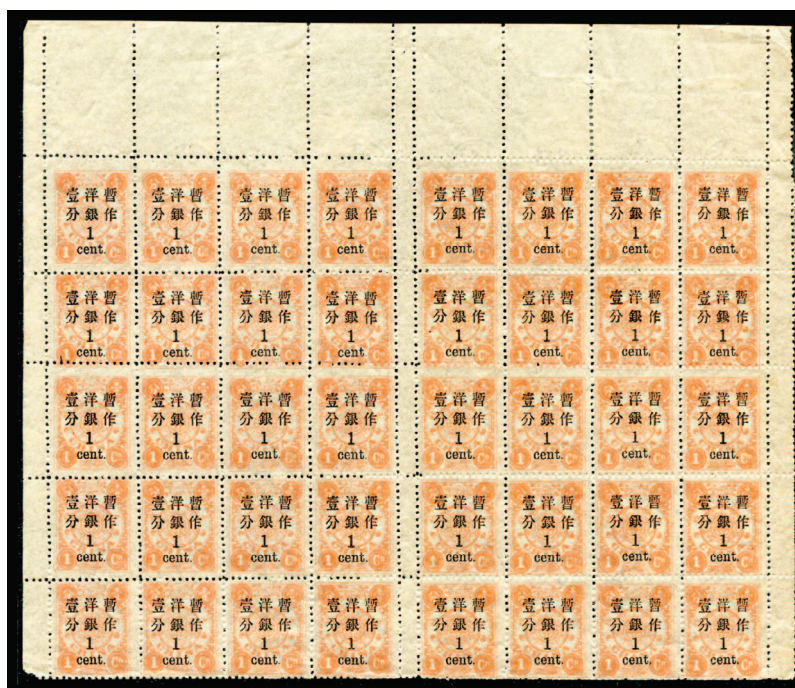

CAMBODIA

- 297 ★★ 1950 Coronation, imperforate horizontal pairs, n.h., v.f. ....(53-58var) 250.00

CARPATHO-UKRAINE

- 298 ★★田 1945 Chain-breakers, 100f gray blue and 200fr red blue, sheets of 40, the former with six marginal stars and imprint at bottom, the latter showing variety double vertical perforations through the middle stamps, n.h., some perf. separations and strengthening, some marginal gum staining, still fine-v.f., scarce sheets, cat. €4,500 (web photo) .....(M79A,79B) 500.00

CENTRAL LITHUANIA

- 299 P 1920 100m Zeligowski entering Vilnius, two different imperforate trial color proofs, v.f. (web photo) .....(57P) 100.00

CHILE

- 300 ★★田 **Air Post.** 1928-29 6c on 10c red overprint, three singles and a block of four, n.h., v.f., cat. $455 (web photo).....(C6E) 200.00

CHINA

- 301 ○ 1885-88 Small Dragon, 1c (2), 3c (5) and 5c (2), different perforations, used, various pmks, mostly fine or better, cat. $1,155 .....(10-15) 300.00
- 302 ★ 1897 Small Numerals surcharges on 1c-5c Small Dragons, three sets of three, different shades, l.h. or h.r., fine-v.f., cat. $1,418.....(25-27) 750.00

- 303 ★/★★田 1897 Large Figure surcharges on 1c orange red, Narrow Spacing, top sheet margin horizontal gutter pane of 40, watermark displaced to top, some perf. separations, hinge reinforced at top selvage, mostly n.h., fine and scarce multiple (catalogued as hinged singles) cat. $14,000.....(57) 7,500.00