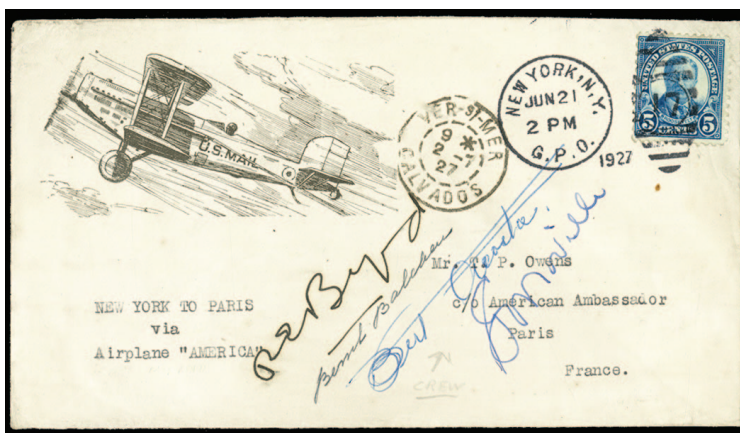

195

198

200

192

159	P	1930 \$2.60 Zeppelin, forgery of a large die proof in red, v.f. ....(C15F)	800.00
160	P	1930 \$2.60 Zeppelin, forgery of a large die proof in violet, v.f. ....(C15F)	800.00
161	★/★★田	1933 50c green, five blocks of four (two with sheet margin Plate No. at bottom), two stamps l.h., others (18) n.h., mostly v.f. (catalogued as singles), cat. \$1,440.....(C18)	500.00
162	★★	1935 25c blue, n.h., perfectly centered, with 2013 PSE certificate graded "Gem 100" (SMQ \$500) ... .....(C20)	200.00
163	★★	1935 20c green, n.h., near perfect centering, with 2016 PSE certificate graded "Superb 98" (SMQ \$750) .....(C21)	350.00
164	★★	1937 50c carmine, n.h., near perfect centering, with 2016 PSE certificate graded "Superb 98" (SMQ \$350) .....(C22)	150.00
165	★★	1937 50c carmine, n.h., near perfect centering, with 2008 PSE certificate graded "Superb 98" (SMQ \$350) .....(C22)	150.00
166	★	1938 5c dark blue & carmine, vertical sheet margin pair, imperf. horizontally, l.h., v.f., cat. \$300 ..... .....(C23a)	150.00
167	✉	1949 6c Air Mail vertical line pair, Dorothy Knapp hand-painted cachet, FDC, v.f. ....(C41)	250.00
168	★★	1985 44c China Clipper, imperforate horizontal pair, n.h., v.f., cat. \$550 .....(C115a)	150.00
169	✉	<b>Flight Covers.</b> 1903 "First Man-Flight, December 17, 1903 Kitty Hawk, N.C." picture postcard, signed Orville Wright, minor card tear at top, otherwise fine .....	150.00
170	✉	1911 (25 Sep) Garden City Estates, first flight postcard ("Glen Curtis" airplane) franked with 1c green, handstamped "Aerial Special Despatch", addressed to Norwich, Conn., fine .....(AAMC 3a)	150.00
171	✉	1911 (28 Nov) Aerial Substation Athletic Park Savannah, Ga., 2c stationery entire addressed to New York, v.f. ....(AAMC 10)	150.00
172	✉	1926 (7 Dec) flight cover franked with 29 stamps, United States and 27 other countries, each canceled on their prospective stops, signed by the various pilots. ( <i>The administration of Calvin Coolidge sought ideas for ways to build relationships with countries of Central and South America. Chief of the Army Air Forces, Major General Mason proposed a goodwill visit by Army Air Force pilots to 23 countries in the Caribbean and Central and South America. The selected route covered over 23,000 miles, visiting the capitals of every country in Latin and Central America, except Lima, which was at too high an altitude for the aircraft to reach. It also visited the Caribbean islands of Trinidad, Jamaica, and Martinique</i> ) .....	500.00
173	✉	1927 (16 June) FDC franked with 10c Lindbergh, sent from Washington, D.C. to Los Angeles, signed "Chas A. Lindbergh", with arrival pmk on back .....	500.00